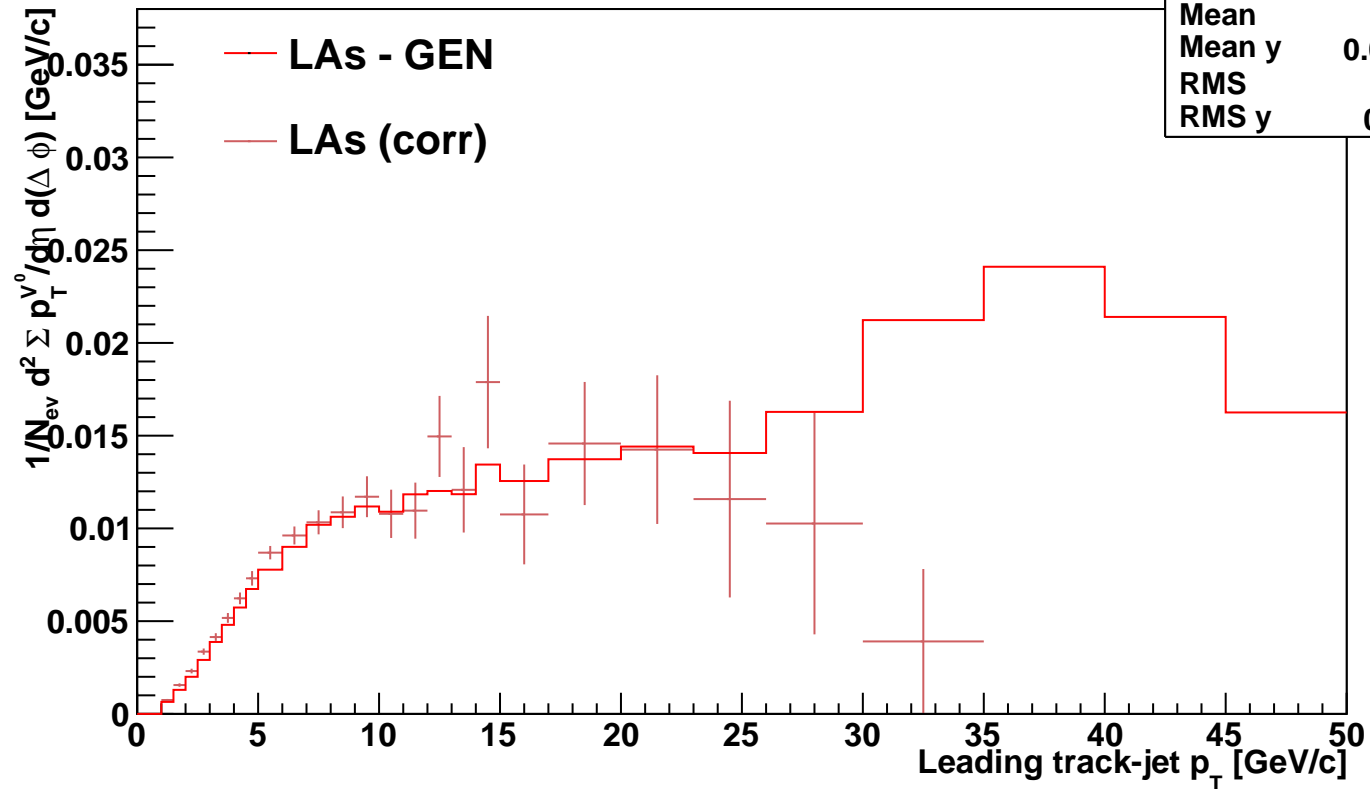

# avg scalar pT in TRANSVERSE region

SumPt_la_Vs_LdgCorrJetPt_UE_corr	
Entries	3984031
Mean	3.261
Mean y	0.03342
RMS	2.434
RMS y	0.9961