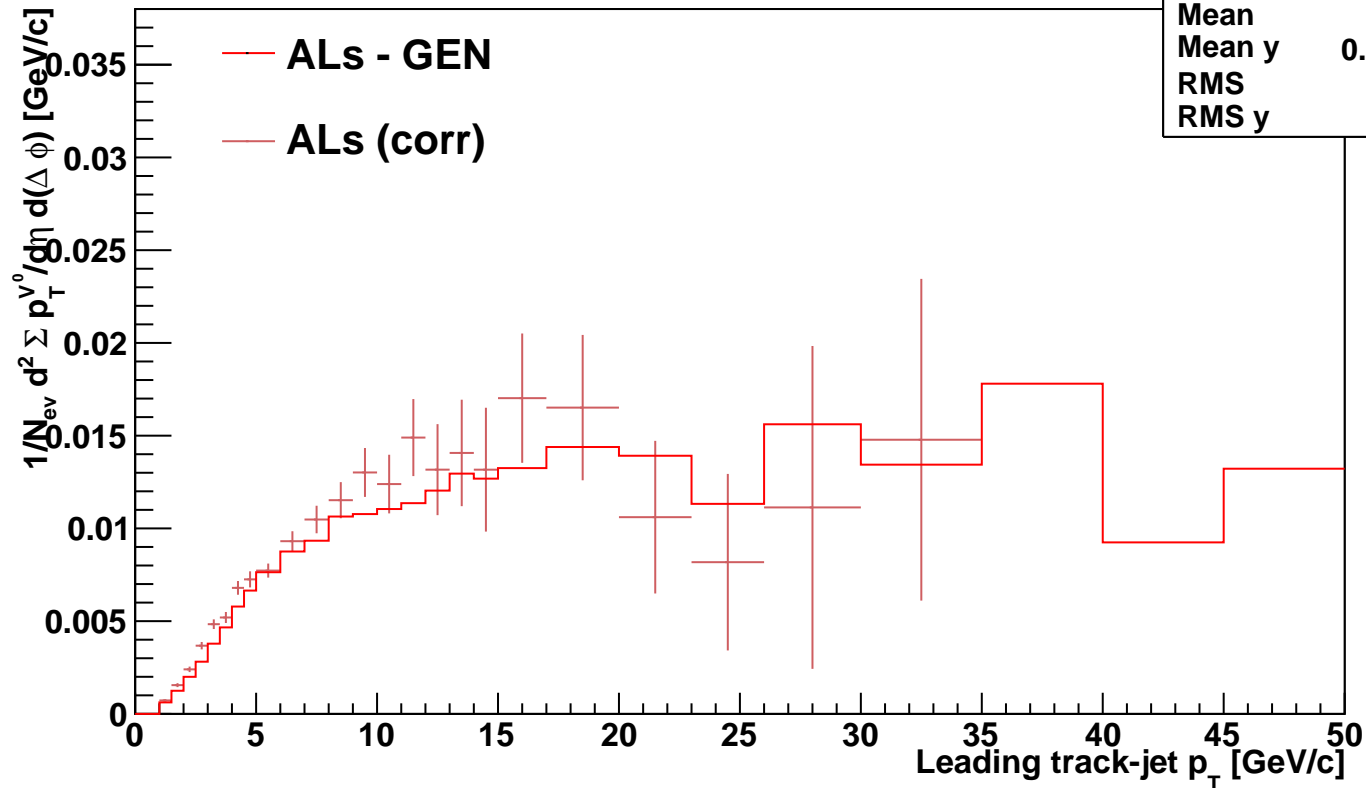

# avg scalar pT in TRANSVERSE region

SumPt_al_Vs_LdgCorrJetPt_UE_corr	
Entries	3984023
Mean	3.261
Mean y	0.03439
RMS	2.434
RMS y	1.144